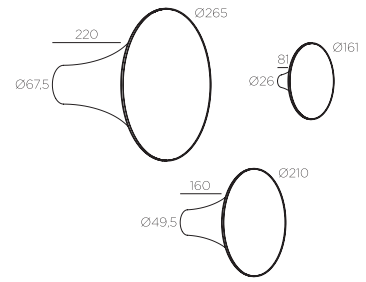

**SIRENS W/C mirror**  
Design by Olga Bielawska

---

---

**Material**

aluminium - mirror

---

**Materiaal**

aluminium - spiegel

koper - zwart - wit

---

**Finition**

cuivre - noir - blanc

---

**Specifications**

indoor  
wall or ceiling mounting

---