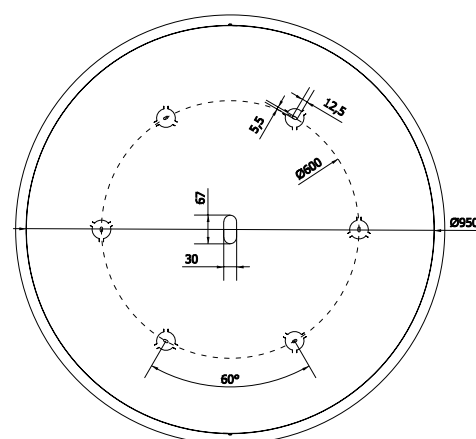

PIASTRA INTERNA / INTERNAL PLATE