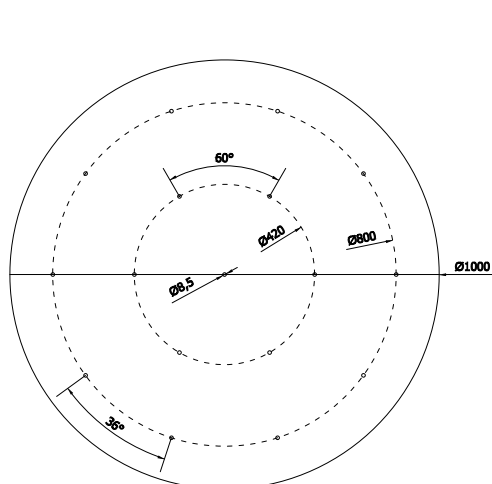

A-Piastre / Plates (Glo, Lit, MoM)

TECHNICAL SHEET

AA01-T-100-17 WHITE

Mounting: a soffitto / ceiling

Environment: Indoor - IP20

Materials: Metallo / Metal

Information: Round plate with max 17 fittings

AA18-T-100-17 TITANIUM

Mounting: a soffitto / ceiling

Environment: Indoor - IP20

Materials: Metallo / Metal

Information: Round plate with max 17 fittings

AA01-T-100-17

AA18-T-100-17

PIASTRA ESTERNA / EXTERNAL PLATE