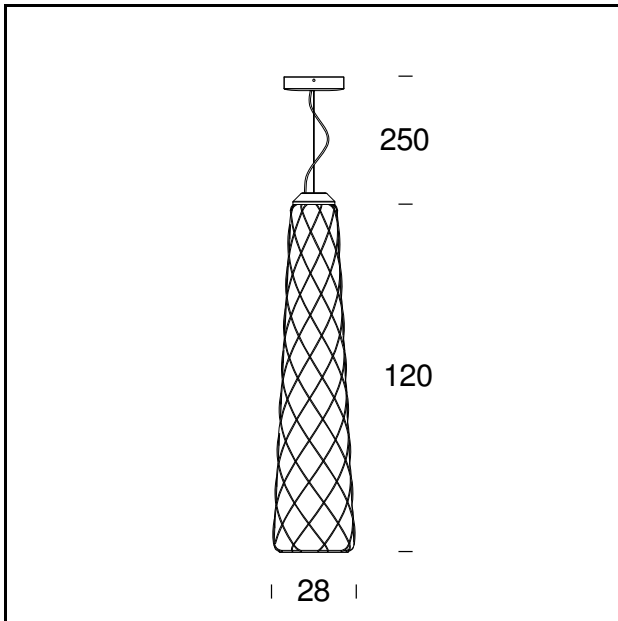

PINECONE

Paola Navone, 2016

Pinecone is a pendant and table lamp mounting a blown glass diffuser, available in the glossy transparent or milky white acid-etched version. The diffuser is manufactured using the ancient caged blown glass technique: the glass maker blows the molten glass blob into a metal cage, which only partly contains the blob's natural expansion. In this way, the glass surface is partly trapped by and partly escapes the cage, generating an impression of tension as the object struggles to free itself from its harness; the cage is further enriched by the galvanic treatment that makes it look polished and brilliant. The transparent version, in particular, reveals a two-fold structure that multiplies the scenic effect, while the metal cage pattern projects kaleidoscopic shade effects on the surrounding surfaces. On the contrary, in the white version the glass delicately envelops the cage surface and enhances its geometric pattern, generating an elegant and visually pleasing diffuse light. Illuminated by a light source that can be chosen by the user, the lighting fixture makes a highly appealing and striking impact either switched on or off.

MODEL NAME: Pinecone

CODE: 4363..

DIMENSIONS: Ø 30x36 cm + 250

MATERIALS: Glass, metal

COLORS

- Chrome/Transparent
- Chrome/White
- Gold/Transparent
- Gold/White

BULB: 1x max 116W 230V E27 (HA, FL, LED)

DIMMER: Dimmable with light dimmer, not supplied

BULB: 1x max 150W 230V E27 (HA, FL, LED)

POWER CORD: Transparent - Length 250 cm

DIMMER: Dimmable with light dimmer, not supplied

CERTIFICATIONS AND SYMBOLS:

MODEL NAME: Pinecone

CODE: 4375

DIMENSIONS: Ø 23x74 cm + 250

CE IP20

MODEL NAME: Pinecone

CODE: 4372..

DIMENSIONS: Ø 28x120 cm + 250

MATERIALS: Glass, metal

COLORS

☉ Chrome/White

☉ Gold/White