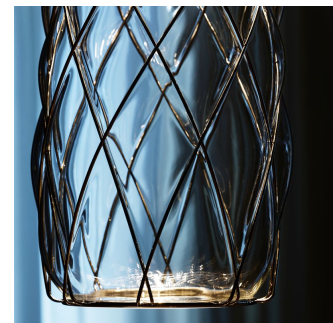

PINECONE

Paola Navone, 2016

Pinecone is a pendant and table lamp mounting a blown glass diffuser, available in the glossy transparent or milky white acid-etched version. The diffuser is manufactured using the ancient caged blown glass technique: the glass maker blows the molten glass blob into a metal cage, which only partly contains the blob's natural expansion. In this way, the glass surface is partly trapped by and partly escapes the cage, generating an impression of tension as the object struggles to free itself from its harness; the cage is further enriched by the galvanic treatment that makes it look polished and brilliant. The transparent version, in particular, reveals a two-fold structure that multiplies the scenic effect, while the metal cage pattern projects kaleidoscopic shade effects on the surrounding surfaces. On the contrary, in the white version the glass delicately envelops the cage surface and enhances its geometric pattern, generating an elegant and visually pleasing diffuse light. Illuminated by a light source that can be chosen by the user, the lighting fixture makes a highly appealing and striking impact either switched on or off.

RELATED PRODUCTS

PINECONE

Table Lamp

PINECONE

Floor Lamp

TECHNICAL SHEET

Pendant lamp. Diffuser in transparent or milky acid-etched blown glass. Nickel-plated metal cage. Transparent power cord. Steel suspension cable. White ceiling rose.

MODEL NAME: Pinecone

CODE: 4363..

DIMENSIONS: Ø 30x36 cm + 250

MATERIALS: Glass, metal

COLORS

- Chrome/Transparent
- Chrome/White
- Gold/Transparent
- Gold/White

BULB: 1x max 116W 230V E27 (HA, FL, LED)

DIMMER: Dimmable with light dimmer, not supplied