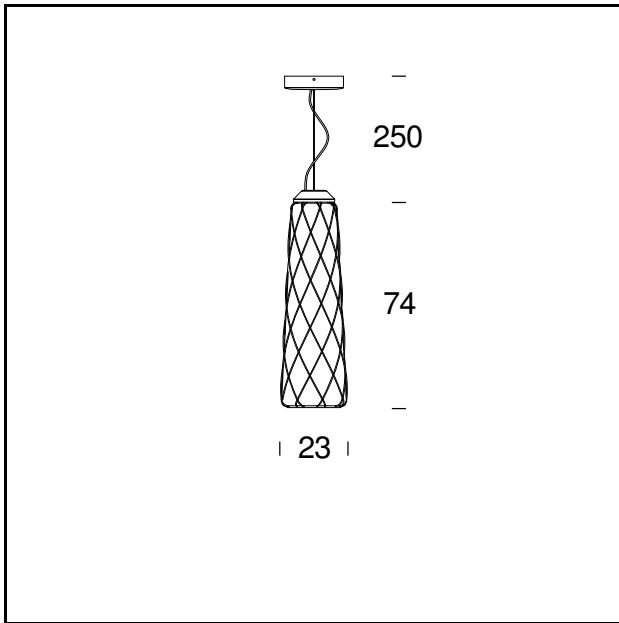

PINECONE

Paola Navone, 2016

Pinecone is a pendant and table lamp mounting a blown glass diffuser, available in the glossy transparent or milky white acid-etched version. The diffuser is manufactured using the ancient caged blown glass technique: the glass maker blows the molten glass blob into a metal cage, which only partly contains the blob's natural expansion. In this way, the glass surface is partly trapped by and partly escapes the cage, generating an impression of tension as the object struggles to free itself from its harness; the cage is further enriched by the galvanic treatment that makes it look polished and brilliant. The transparent version, in particular, reveals a two-fold structure that multiplies the scenic effect, while the metal cage pattern projects kaleidoscopic shade effects on the surrounding surfaces. On the contrary, in the white version the glass delicately envelops the cage surface and enhances its geometric pattern, generating an elegant and visually pleasing diffuse light. Illuminated by a light source that can be chosen by the user, the lighting fixture makes a highly appealing and striking impact either switched on or off.

MODEL NAME: Pinecone

CODE: 4363..

DIMENSIONS: Ø 30x36 cm + 250

MATERIALS: Glass, metal

COLORS

- Chrome/Transparent
- Chrome/White
- Gold/Transparent
- Gold/White

BULB: 1x max 116W 230V E27 (HA, FL, LED)

DIMMER: Dimmable with light dimmer, not supplied

CERTIFICATIONS AND SYMBOLS:

CE IP20 Classe II

MODEL NAME: Pinecone

CODE: 4339..

DIMENSIONS: Ø 50x52 cm + 250

MATERIALS: Glass, metal

COLORS

- Chrome/Transparent
- Chrome/White
- Gold/Transparent
- Gold/White

BULB: 1x max 150W 230V E27 (HA, FL, LED)

POWER CORD: Transparent - Length 250 cm

DIMMER: Dimmable with light dimmer, not supplied

CERTIFICATIONS AND SYMBOLS:

MODEL NAME: Pinecone

CODE: 4375

DIMENSIONS: Ø 23x74 cm + 250