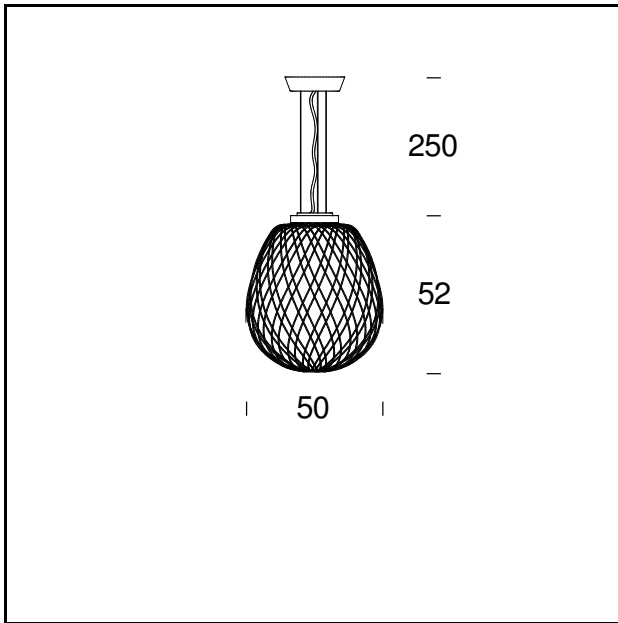

PINECONE

Paola Navone, 2016

Pinecone is a pendant and table lamp mounting a blown glass diffuser, available in the glossy transparent or milky white acid-etched version. The diffuser is manufactured using the ancient caged blown glass technique: the glass maker blows the molten glass blob into a metal cage, which only partly contains the blob's natural expansion. In this way, the glass surface is partly trapped by and partly escapes the cage, generating an impression of tension as the object struggles to free itself from its harness; the cage is further enriched by the galvanic treatment that makes it look polished and brilliant. The transparent version, in particular, reveals a two-fold structure that multiplies the scenic effect, while the metal cage pattern projects kaleidoscopic shade effects on the surrounding surfaces. On the contrary, in the white version the glass delicately envelops the cage surface and enhances its geometric pattern, generating an elegant and visually pleasing diffuse light. Illuminated by a light source that can be chosen by the user, the lighting fixture makes a highly appealing and striking impact either switched on or off.

RELATED PRODUCTS

PINECONE

Table Lamp

PINECONE

Floor Lamp

TECHNICAL SHEET

Pendant lamp. Diffuser in transparent or milky acid-etched blown glass. Nickel-plated metal cage. Transparent power cord. Steel suspension cable. White ceiling rose.

MODEL NAME: Pinecone

CODE: 4363..

DIMENSIONS: Ø 30x36 cm + 250

MATERIALS: Glass, metal

COLORS

- Chrome/Transparent
- Chrome/White
- Gold/Transparent
- Gold/White

BULB: 1x max 116W 230V E27 (HA, FL, LED)

DIMMER: Dimmable with light dimmer, not supplied

CERTIFICATIONS AND SYMBOLS:

CE IP20 Classe II

MODEL NAME: Pinecone

CODE: 4339..

DIMENSIONS: Ø 50x52 cm + 250

MATERIALS: Glass, metal

COLORS

- Chrome/Transparent
- Chrome/White
- Gold/Transparent
- Gold/White