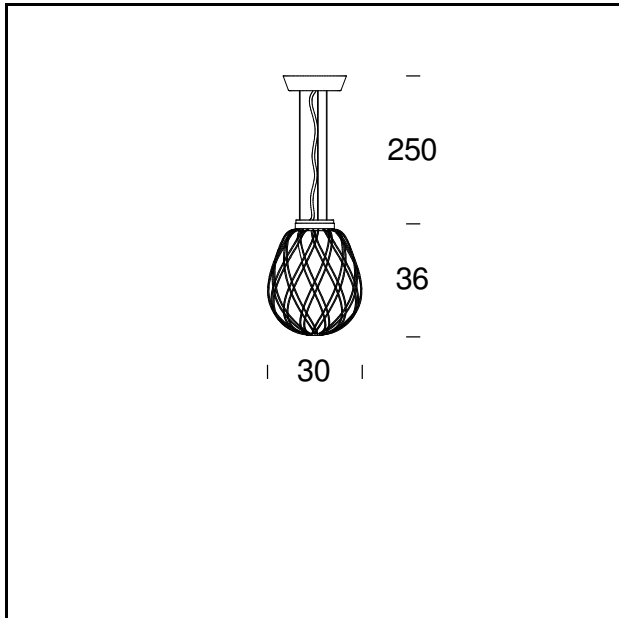

PINECONE

Paola Navone, 2016

Pinecone is a pendant and table lamp mounting a blown glass diffuser, available in the glossy transparent or milky white acid-etched version. The diffuser is manufactured using the ancient caged blown glass technique: the glass maker blows the molten glass blob into a metal cage, which only partly contains the blob's natural expansion. In this way, the glass surface is partly trapped by and partly escapes the cage, generating an impression of tension as the object struggles to free itself from its harness; the cage is further enriched by the galvanic treatment that makes it look polished and brilliant. The transparent version, in particular, reveals a two-fold structure that multiplies the scenic effect, while the metal cage pattern projects kaleidoscopic shade effects on the surrounding surfaces. On the contrary, in the white version the glass delicately envelops the cage surface and enhances its geometric pattern, generating an elegant and visually pleasing diffuse light. Illuminated by a light source that can be chosen by the user, the lighting fixture makes a highly appealing and striking impact either switched on or off.

RELATED PRODUCTS

PINECONE

Table Lamp

PINECONE

Floor Lamp

TECHNICAL SHEET

Pendant lamp. Diffuser in transparent or milky acid-etched blown glass. Nickel-plated metal cage. Transparent power cord. Steel suspension cable. White ceiling rose.

MODEL NAME: Pinecone

CODE: 4363..

DIMENSIONS: Ø 30x36 cm + 250

MATERIALS: Glass, metal

COLORS

- Chrome/Transparent
- Chrome/White
- Gold/Transparent
- Gold/White

BULB: 1x max 116W 230V E27 (HA, FL, LED)

DIMMER: Dimmable with light dimmer, not supplied

CERTIFICATIONS AND SYMBOLS:

CE IP20 Classe II

MODEL NAME: Pinecone

CODE: 4339..

DIMENSIONS: Ø 50x52 cm + 250

MATERIALS: Glass, metal

COLORS

- Chrome/Transparent
- Chrome/White
- Gold/Transparent
- Gold/White