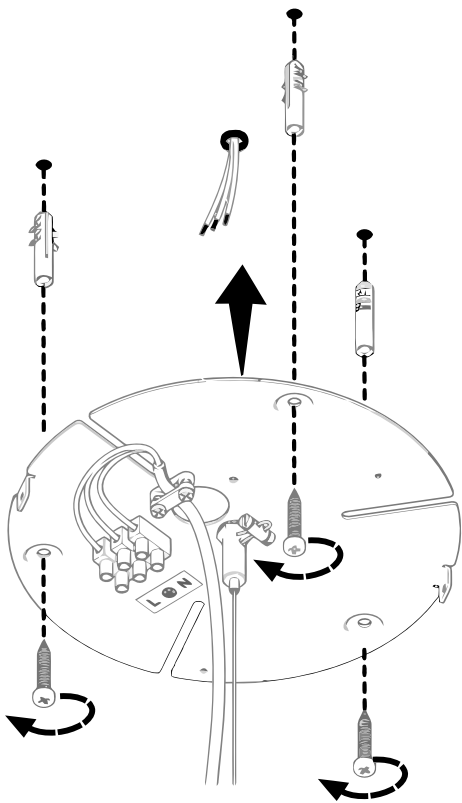

# PINECONE

design Paola Navone, 2016

FontanaArte

cod. 4375TR (transparent diffuser)

20W LED

Ø 23x74 cm + 250 cm

Ø 9.05" x 19.13" + 98.42"

cod. 4375BI (white diffuser)

21W LED

Ø 23x74 cm + 250 cm

Ø 9.05" x 19.13" + 98.42"

cod. 4372BI (white diffuser)

38.5W LED

Ø 28x120 cm + 250 cm

Ø 11.02" x 47.24" + 98.42"

1

2

3

4

5a

**TRANSPARENT DIFFUSER**  
(cod. 4375TR)

6a

7a

8a