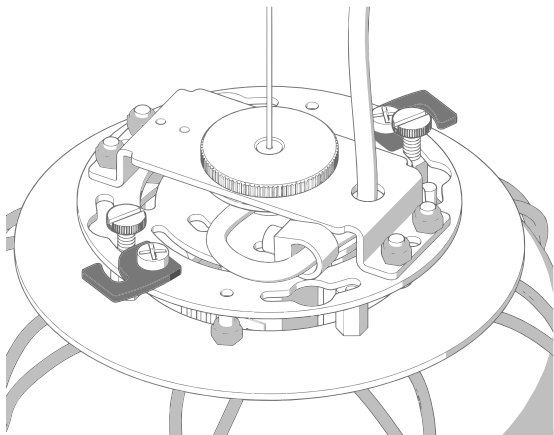

# PINECONE

design Paola Navone, 2016

FontanaArte

cod. 4375TR (transparent diffuser)

20W LED

Ø 23x74 cm + 250 cm

Ø 9.05" x 19.13" + 98.42"

cod. 4375BI (white diffuser)

21W LED

Ø 23x74 cm + 250 cm

Ø 9.05" x 19.13" + 98.42"

cod. 4372BI (white diffuser)

38.5W LED

Ø 28x120 cm + 250 cm

Ø 11.02" x 47.24" + 98.42"

1

2

3

4

5a

**TRANSPARENT DIFFUSER**  
(cod. 4375TR)

6a

7a

8a