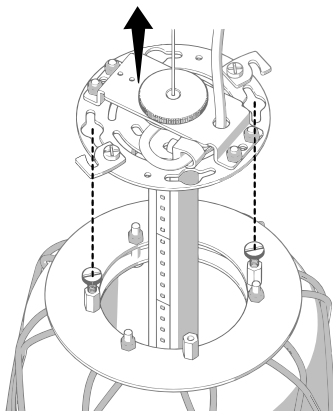

5b

WHITE DIFFUSER
(cod. 4375BI)
(cod. 4372BI)

6b