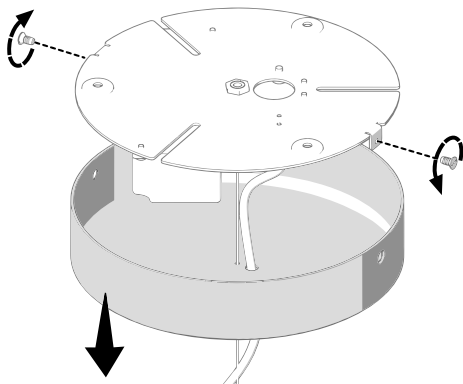

# PINECONE

design Paola Navone, 2016

FontanaArte

cod. 4375TR (transparent diffuser)

20W LED

Ø 23x74 cm + 250 cm

Ø 9.05" x 19.13" + 98.42"

cod. 4375BI (white diffuser)

21W LED

Ø 23x74 cm + 250 cm

Ø 9.05" x 19.13" + 98.42"

cod. 4372BI (white diffuser)

38.5W LED

Ø 28x120 cm + 250 cm

Ø 11.02" x 47.24" + 98.42"

1

2

3

4

5a

**TRANSPARENT DIFFUSER**  
(cod. 4375TR)

6a

7a

8a