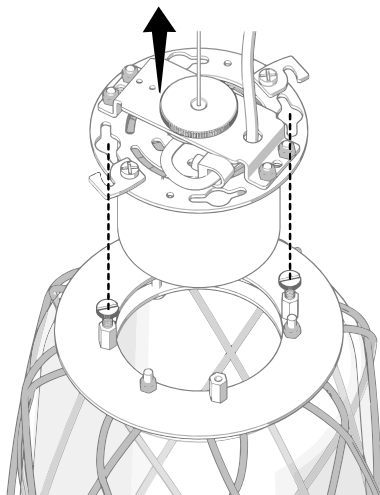

# PINECONE

design Paola Navone, 2016

FontanaArte

cod. 4375TR (transparent diffuser)

20W LED

Ø 23x74 cm + 250 cm

Ø 9.05" x 19.13" + 98.42"

cod. 4375BI (white diffuser)

21W LED

Ø 23x74 cm + 250 cm

Ø 9.05" x 19.13" + 98.42"

cod. 4372BI (white diffuser)

38.5W LED

Ø 28x120 cm + 250 cm

Ø 11.02" x 47.24" + 98.42"

1

2

3

4

5a

**TRANSPARENT DIFFUSER**  
(cod. 4375TR)

6a

7a

8a