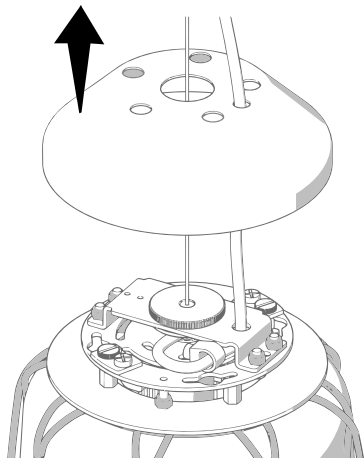

# PINECONE

design Paola Navone, 2016

FontanaArte

cod. 4375TR (transparent diffuser)

20W LED

Ø 23x74 cm + 250 cm

Ø 9.05" x 19.13" + 98.42"

cod. 4375BI (white diffuser)

21W LED

Ø 23x74 cm + 250 cm

Ø 9.05" x 19.13" + 98.42"

cod. 4372BI (white diffuser)

38.5W LED

Ø 28x120 cm + 250 cm

Ø 11.02" x 47.24" + 98.42"

1

2

3

4

5a

**TRANSPARENT DIFFUSER**  
(cod. 4375TR)

6a

7a

8a