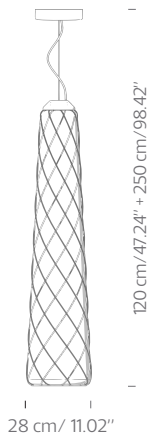

# PINECONE

design Paola Navone, 2016

FontanaArte

cod. 4375TR (transparent diffuser)

20W LED

Ø 23x74 cm + 250 cm

Ø 9.05" x 19.13" + 98.42"

cod. 4375BI (white diffuser)

21W LED

Ø 23x74 cm + 250 cm

Ø 9.05" x 19.13" + 98.42"

cod. 4372BI (white diffuser)

38.5W LED

Ø 28x120 cm + 250 cm

Ø 11.02" x 47.24" + 98.42"

1

2

3

4

5a

**TRANSPARENT DIFFUSER**  
(cod. 4375TR)

6a

7a

8a