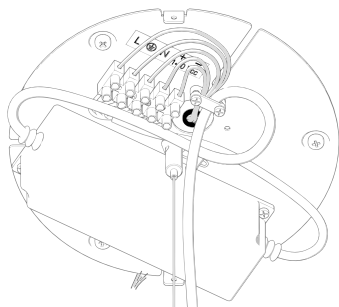

FOR DIMMING