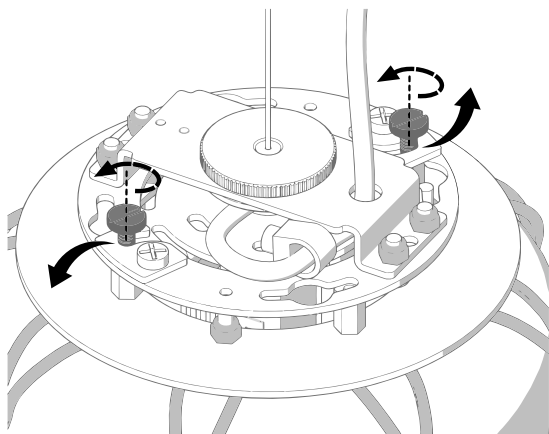

# PINECONE

design Paola Navone, 2016

FontanaArte

cod. 4375TR (transparent diffuser)

20W LED

Ø 23x74 cm + 250 cm

Ø 9.05" x 19.13" + 98.42"

cod. 4375BI (white diffuser)

21W LED

Ø 23x74 cm + 250 cm

Ø 9.05" x 19.13" + 98.42"

cod. 4372BI (white diffuser)

38.5W LED

Ø 28x120 cm + 250 cm

Ø 11.02" x 47.24" + 98.42"

1

2

3

4

5a

**TRANSPARENT DIFFUSER**  
(cod. 4375TR)

6a

7a

8a