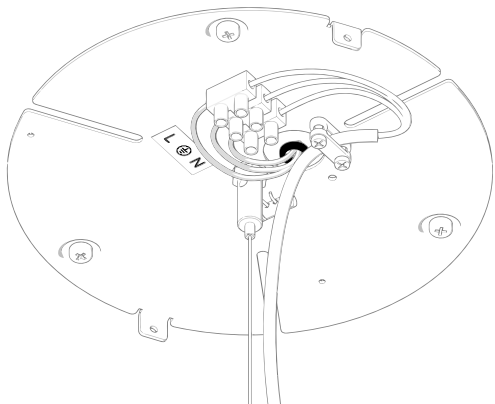

# PINECONE

design Paola Navone, 2016

FontanaArte

cod. 4375TR (transparent diffuser)

20W LED

Ø 23x74 cm + 250 cm

Ø 9.05" x 19.13" + 98.42"

cod. 4375BI (white diffuser)

21W LED

Ø 23x74 cm + 250 cm

Ø 9.05" x 19.13" + 98.42"

cod. 4372BI (white diffuser)

38.5W LED

Ø 28x120 cm + 250 cm

Ø 11.02" x 47.24" + 98.42"

1

2

3

4

5a

**TRANSPARENT DIFFUSER**  
(cod. 4375TR)

6a

7a

8a