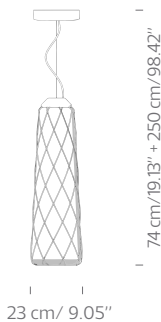

# PINECONE

design Paola Navone, 2016

FontanaArte

cod. 4375TR (transparent diffuser)

20W LED

Ø 23x74 cm + 250 cm

Ø 9.05" x 19.13" + 98.42"

cod. 4375BI (white diffuser)

21W LED

Ø 23x74 cm + 250 cm

Ø 9.05" x 19.13" + 98.42"

cod. 4372BI (white diffuser)

38.5W LED

Ø 28x120 cm + 250 cm

Ø 11.02" x 47.24" + 98.42"

1

2

3

4

5a

**TRANSPARENT DIFFUSER**  
(cod. 4375TR)

6a

7a

8a