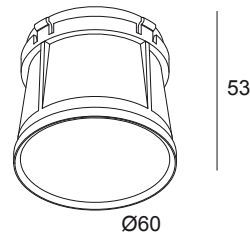

## SPY TUBE SG

414 01 00 SG

AVAILABLE IN

**BLACK** 414 01 00 B

**FLEMISH BRONZE** 414 01 00 FBR

**FLEMISH GOLD** 414 01 00 FG

**GOLD MATT** 414 01 00 MMAT

**SILVER GREY** 414 01 00 SG

**WHITE** 414 01 00 W

[View on website](#)