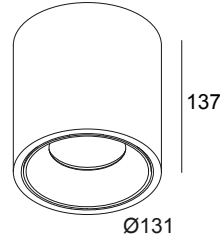

## BOXY XL R 93020 DIM1 W-W

251 71 21 931 ED1 W-W

AVAILABLE IN

**BLACK-BLACK** 251 71 21 931 ED1 B-B

**WHITE-BLACK** 251 71 21 931 ED1 W-B

**WHITE-WHITE** 251 71 21 931 ED1 W-W

 [View on website](#)

### General info

<b>LOCATION</b>	indoor
<b>INSTALLATION</b>	Ceiling Surface mounted
<b>INGRESS PROTECTION</b>	IP20
<b>WEIGHT (KG)</b>	1.5
<b>ADJUSTABILITY</b>	non adjustable
<b>INFORMATION</b>	REFLECTOR FL-20° INCL.DIMMABLE LED POWER SUPPLY 700mA-DC

# BOXY XL R 93020 DIM1 W-W

251 71 21 931 ED1 W-W

For detailed installation instructions, please consult the manual: [251\\_71\\_21\\_XXX\\_ED1\\_HAND.pdf](#)