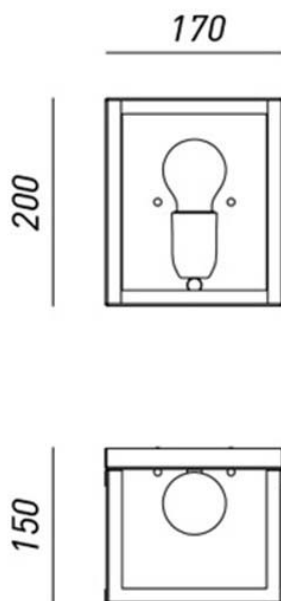

Tipologia: PARETE

Type: WALL LIGHT

Ambiente / Environment
INDOOR

Materiale: FERRO
Material: IRON

Finitura / Colore: FERRO
Finishing / Color: IRON

Fonte luminosa – Lighting Souce:
1XMAX 46W E27

Voltaggio – Voltage
240V

Classe Energetica – Energetic Class
A++/E

PROTEZIONE IP – IP PROTECTION
IP20

PESO – WEIGHT
2,5Kg

Lampadina non inclusa
Light bulb not included