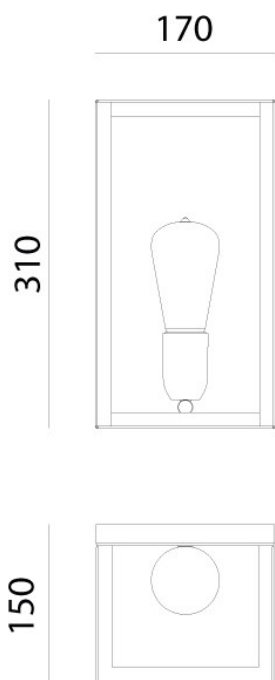

Tipologia: PARETE
Type: WALL LIGHT

Ambiente / Environment
INDOOR

Materiale: FERRO
Material: IRON

Finitura / Colore: FERRO
Finishing / Color: IRON

Fonte luminosa – Lighting Souce:
1XMAX 46W E27

Voltaggio – Voltage
240V

Classe Energetica – Energetic Class
A++/E

PROTEZIONE IP – IP PROTECTION
IP20

PESO – WEIGHT
3Kg

Lampadina non inclusa
Light bulb not included