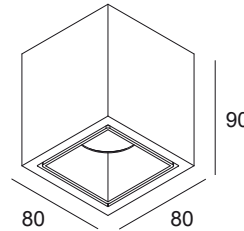

BOXY L 93033 DIM8 B-FBR

10726 9328 B-FBR

AVAILABLE IN

BLACK-BLACK 10726 9328 B-B

BLACK-FLEMISH BRONZE 10726 9328 B-FBR

BLACK-FLEMISH GOLD 10726 9328 B-FG

BLACK-GOLD MATT 10726 9328 B-MMAT

WHITE-WHITE 10726 9328 W-W

[View on website](#)

General info

LOCATION	indoor
INSTALLATION	Ceiling Surface mounted
INGRESS PROTECTION	IP20
WEIGHT (KG)	0.5
ADJUSTABILITY	non adjustable
INFORMATION	REFLECTOR FL-33° INCL.DIMMABLE POWER SUPPLY 350mA-DC