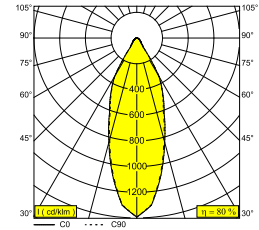

BOXY L 93033 DIM8 B-FBR

10726 9328 B-FBR

AVAILABLE IN

BLACK-BLACK 10726 9328 B-B

BLACK-FLEMISH BRONZE 10726 9328 B-FBR

BLACK-FLEMISH GOLD 10726 9328 B-FG

BLACK-GOLD MATT 10726 9328 B-MMAT

WHITE-WHITE 10726 9328 W-W