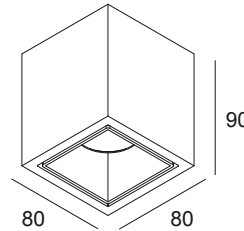

BOXY L 92733 DIM8 B-B

10726 9228 B-B

AVAILABLE IN

BLACK-BLACK 10726 9228 B-B

BLACK-FLEMISH BRONZE 10726 9228 B-FBR

BLACK-FLEMISH GOLD 10726 9228 B-FG

BLACK-GOLD MATT 10726 9228 B-MMAT

WHITE-WHITE 10726 9228 W-W

[View on website](#)

General info

LOCATION	indoor
INSTALLATION	Ceiling Surface mounted
INGRESS PROTECTION	IP20
WEIGHT (KG)	0.5
ADJUSTABILITY	non adjustable
INFORMATION	REFLECTOR FL-33° INCL.DIMMABLE POWER SUPPLY 350mA-DC