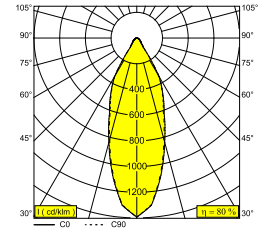

BOXY L 92733 DIM8 B-B

10726 9228 B-B

AVAILABLE IN

BLACK-BLACK 10726 9228 B-B

BLACK-FLEMISH BRONZE 10726 9228 B-FBR

BLACK-FLEMISH GOLD 10726 9228 B-FG

BLACK-GOLD MATT 10726 9228 B-MMAT

WHITE-WHITE 10726 9228 W-W