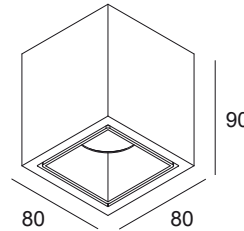

BOXY L 92733 DIM8 B-FBR

10726 9228 B-FBR

AVAILABLE IN

BLACK-BLACK 10726 9228 B-B

BLACK-FLEMISH BRONZE 10726 9228 B-FBR

BLACK-FLEMISH GOLD 10726 9228 B-FG

BLACK-GOLD MATT 10726 9228 B-MMAT

WHITE-WHITE 10726 9228 W-W

[View on website](#)

General info

LOCATION	indoor
INSTALLATION	Ceiling Surface mounted
INGRESS PROTECTION	IP20
WEIGHT (KG)	0.5
ADJUSTABILITY	non adjustable
INFORMATION	REFLECTOR FL-33° INCL.DIMMABLE POWER SUPPLY 350mA-DC