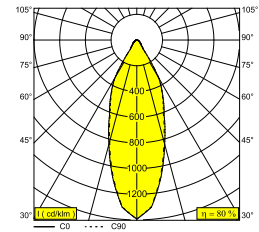

BOXY L 92733 DIM8 B-FBR

10726 9228 B-FBR

AVAILABLE IN

BLACK-BLACK 10726 9228 B-B

BLACK-FLEMISH BRONZE 10726 9228 B-FBR

BLACK-FLEMISH GOLD 10726 9228 B-FG

BLACK-GOLD MATT 10726 9228 B-MMAT

WHITE-WHITE 10726 9228 W-W