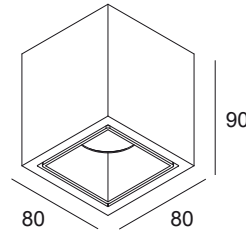

BOXY L 92733 DIM8 B-FG

10726 9228 B-FG

AVAILABLE IN

BLACK-BLACK 10726 9228 B-B

BLACK-FLEMISH BRONZE 10726 9228 B-FBR

BLACK-FLEMISH GOLD 10726 9228 B-FG

BLACK-GOLD MATT 10726 9228 B-MMAT

WHITE-WHITE 10726 9228 W-W

[View on website](#)

General info

| | |
|---------------------------|---|
| LOCATION | indoor |
| INSTALLATION | Ceiling Surface mounted |
| INGRESS PROTECTION | IP20 |
| WEIGHT (KG) | 0.5 |
| ADJUSTABILITY | non adjustable |
| INFORMATION | REFLECTOR FL-33° INCL.DIMMABLE POWER SUPPLY 350mA-DC |