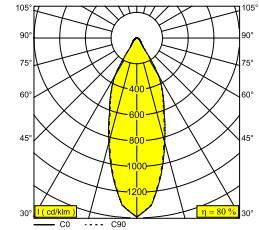

BOXY L 92733 DIM8 B-FG

10726 9228 B-FG

AVAILABLE IN

BLACK-BLACK 10726 9228 B-B

BLACK-FLEMISH BRONZE 10726 9228 B-FBR

BLACK-FLEMISH GOLD 10726 9228 B-FG

BLACK-GOLD MATT 10726 9228 B-MMAT

WHITE-WHITE 10726 9228 W-W