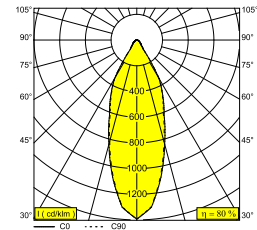

BOXY L LED 93033 WDL B-FBR

251 67 811 932 WDL B-FBR

AVAILABLE IN

BLACK-BLACK 251 67 811 932 WDL B-B

BLACK-FLEMISH BRONZE 251 67 811 932 WDL B-FBR

BLACK-FLEMISH GOLD 251 67 811 932 WDL B-FG

BLACK-GOLD MATT 251 67 811 932 WDL B-MMAT

WHITE-WHITE 251 67 811 932 WDL W-W

[View on website](#)

General info

LOCATION	indoor
INSTALLATION	Ceiling Surface mounted
INGRESS PROTECTION	IP20
WEIGHT (KG)	0.5
ADJUSTABILITY	non adjustable
INFORMATION	REFLECTOR FL-33° INCL.WIRELESS DIMMABLE CONTROL 48V-DC EXCL.LED POWER SUPPLY 48V-DC

Electrical info

ELECTRICAL	48V-DC
CLASS	III
DIM TYPE	WDL = wireless dimmable
ENERGY CLASS	C
CERTIFICATES	CB, EAC, ENEC

Lightsource info

LIGHTSOURCE NAME	LED
LIGHTSOURCE	LED array 5,8W / CRI>90 (R9: 52) / 3000K / 787lm
TM-30 VALUES	Rf: 90 / Rg: 99
SDCM	SDCM1
RISKGROUP	RG1
LM80	L90B10 > 50000
LED TECHNICS (LIGHT SOURCE)	787lm // 5,8W // 135lm/W
LED TECHNICS (LUMINAIRE)	628lm // 7W // 94lm/W