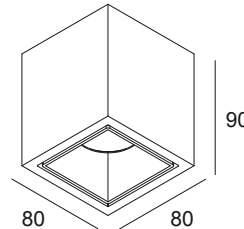

BOXY L LED 93033 WDL B-FBR

251 67 811 932 WDL B-FBR

AVAILABLE IN

BLACK-BLACK 251 67 811 932 WDL B-B

BLACK-FLEMISH BRONZE 251 67 811 932 WDL B-FBR

BLACK-FLEMISH GOLD 251 67 811 932 WDL B-FG

BLACK-GOLD MATT 251 67 811 932 WDL B-MMAT

WHITE-WHITE 251 67 811 932 WDL W-W

[View on website](#)

General info

LOCATION	indoor
INSTALLATION	Ceiling Surface mounted
INGRESS PROTECTION	IP20
WEIGHT (KG)	0.5
ADJUSTABILITY	non adjustable
INFORMATION	REFLECTOR FL-33° INCL.WIRELESS DIMMABLE CONTROL 48V-DC EXCL.LED POWER SUPPLY 48V-DC