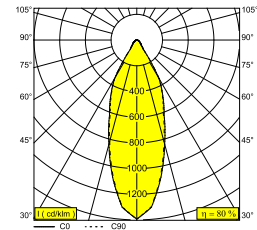

BOXY L LED 93033 WDL B-FG

251 67 811 932 WDL B-FG

AVAILABLE IN

BLACK-BLACK 251 67 811 932 WDL B-B

BLACK-FLEMISH BRONZE 251 67 811 932 WDL B-FBR

BLACK-FLEMISH GOLD 251 67 811 932 WDL B-FG

BLACK-GOLD MATT 251 67 811 932 WDL B-MMAT

WHITE-WHITE 251 67 811 932 WDL W-W

[View on website](#)

General info

LOCATION	indoor
INSTALLATION	Ceiling Surface mounted
INGRESS PROTECTION	IP20
WEIGHT (KG)	0.5
ADJUSTABILITY	non adjustable
INFORMATION	REFLECTOR FL-33° INCL.WIRELESS DIMMABLE CONTROL 48V-DC EXCL.LED POWER SUPPLY 48V-DC

Electrical info

ELECTRICAL	48V-DC
CLASS	III
DIM TYPE	WDL = wireless dimmable
ENERGY CLASS	C
CERTIFICATES	CB, EAC, ENEC

Lightsource info

LIGHTSOURCE NAME	LED
LIGHTSOURCE	LED array 5,8W / CRI>90 (R9: 52) / 3000K / 787lm
TM-30 VALUES	Rf: 90 / Rg: 99
SDCM	SDCM1
RISKGROUPE	RG1
LM80	L90B10 > 50000
LED TECHNICS (LIGHT SOURCE)	787lm // 5,8W // 135lm/W
LED TECHNICS (LUMINAIRE)	628lm // 7W // 94lm/W