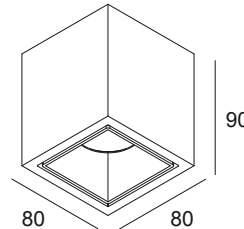

BOXY L LED 93033 WDL B-FG

251 67 811 932 WDL B-FG

AVAILABLE IN

BLACK-BLACK 251 67 811 932 WDL B-B

BLACK-FLEMISH BRONZE 251 67 811 932 WDL B-FBR

BLACK-FLEMISH GOLD 251 67 811 932 WDL B-FG

BLACK-GOLD MATT 251 67 811 932 WDL B-MMAT

WHITE-WHITE 251 67 811 932 WDL W-W

[View on website](#)

General info

LOCATION	indoor
INSTALLATION	Ceiling Surface mounted
INGRESS PROTECTION	IP20
WEIGHT (KG)	0.5
ADJUSTABILITY	non adjustable
INFORMATION	REFLECTOR FL-33° INCL.WIRELESS DIMMABLE CONTROL 48V-DC EXCL.LED POWER SUPPLY 48V-DC