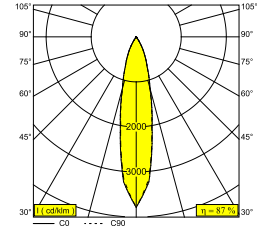

BOXY XL S 93020 B-B

251 72 21 931 B-B

AVAILABLE IN

BLACK-BLACK 251 72 21 931 B-B

WHITE-BLACK 251 72 21 931 W-B

WHITE-WHITE 251 72 21 931 W-W

 [View on website](#)

General info