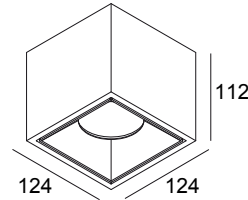

BOXY XL S 93020 B-B

251 72 21 931 B-B

AVAILABLE IN

BLACK-BLACK 251 72 21 931 B-B

WHITE-BLACK 251 72 21 931 W-B

WHITE-WHITE 251 72 21 931 W-W

 [View on website](#)

General info

LOCATION	indoor
INSTALLATION	Ceiling Surface mounted
INGRESS PROTECTION	IP20
WEIGHT (KG)	1.3
ADJUSTABILITY	non adjustable
INFORMATION	REFLECTOR FL-20° INCL.DIMMABLE LED POWER SUPPLY 500mA-DC

Electrical info