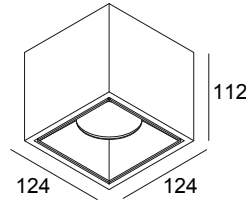

BOXY XL S 93020 DIM1 B-B

251 72 21 931 ED1 B-B

AVAILABLE IN

BLACK-BLACK 251 72 21 931 ED1 B-B

WHITE-BLACK 251 72 21 931 ED1 W-B

WHITE-WHITE 251 72 21 931 ED1 W-W

 [View on website](#)

General info

LOCATION	indoor
INSTALLATION	Ceiling Surface mounted
INGRESS PROTECTION	IP20
WEIGHT (KG)	1.3
ADJUSTABILITY	non adjustable
INFORMATION	REFLECTOR FL-20° INCL.DIMMABLE LED POWER SUPPLY 700mA-DC

Electrical info