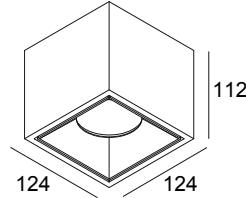

BOXY XL S 93020 DIM1 W-W

251 72 21 931 ED1 W-W

AVAILABLE IN

BLACK-BLACK 251 72 21 931 ED1 B-B

WHITE-BLACK 251 72 21 931 ED1 W-B

WHITE-WHITE 251 72 21 931 ED1 W-W

 [View on website](#)

General info

LOCATION	indoor
INSTALLATION	Ceiling Surface mounted
INGRESS PROTECTION	IP20
WEIGHT (KG)	1.3
ADJUSTABILITY	non adjustable
INFORMATION	REFLECTOR FL-20° INCL.DIMMABLE LED POWER SUPPLY 700mA-DC

Electrical info