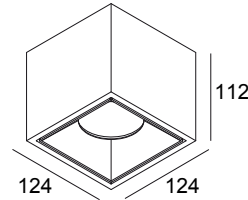

## BOXY XL S 93020 W-B

251 72 21 931 W-B

AVAILABLE IN

**BLACK-BLACK** 251 72 21 931 B-B

**WHITE-BLACK** 251 72 21 931 W-B

**WHITE-WHITE** 251 72 21 931 W-W

 [View on website](#)

### General info

<b>LOCATION</b>	indoor
<b>INSTALLATION</b>	Ceiling Surface mounted
<b>INGRESS PROTECTION</b>	IP20
<b>WEIGHT (KG)</b>	1.3
<b>ADJUSTABILITY</b>	non adjustable
<b>INFORMATION</b>	REFLECTOR FL-20° INCL.DIMMABLE LED POWER SUPPLY 500mA-DC