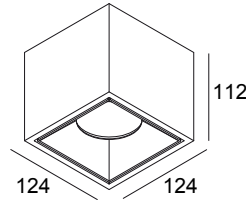

BOXY XL S 93037 DIM1 W-B

251 72 21 933 ED1 W-B

AVAILABLE IN

BLACK-BLACK 251 72 21 933 ED1 B-B

WHITE-BLACK 251 72 21 933 ED1 W-B

WHITE-WHITE 251 72 21 933 ED1 W-W

 [View on website](#)

General info

LOCATION	indoor
INSTALLATION	Ceiling Surface mounted
INGRESS PROTECTION	IP20
WEIGHT (KG)	1.3
ADJUSTABILITY	non adjustable
INFORMATION	REFLECTOR FL-37° INCL.DIMMABLE LED POWER SUPPLY 700mA-DC

Electrical info