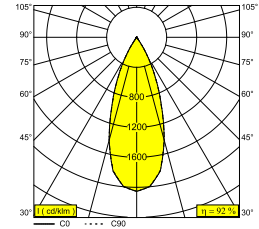

BOXY XL S 93037 W-B

251 72 21 933 W-B

AVAILABLE IN

BLACK-BLACK 251 72 21 933 B-B

WHITE-BLACK 251 72 21 933 W-B

WHITE-WHITE 251 72 21 933 W-W

 [View on website](#)

General info