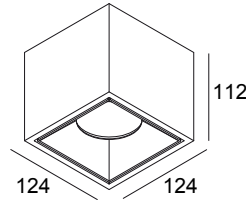

BOXY XL S 93037 W-B

251 72 21 933 W-B

AVAILABLE IN

BLACK-BLACK 251 72 21 933 B-B

WHITE-BLACK 251 72 21 933 W-B

WHITE-WHITE 251 72 21 933 W-W

 [View on website](#)

General info

LOCATION	indoor
INSTALLATION	Ceiling Surface mounted
INGRESS PROTECTION	IP20
WEIGHT (KG)	1.3
ADJUSTABILITY	non adjustable
INFORMATION	REFLECTOR FL-37° INCL.DIMMABLE LED POWER SUPPLY 500mA-DC

Electrical info