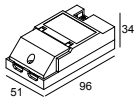

BOXY XL S 92720 DIM1 B-B

251 72 21 921 ED1 B-B

For detailed installation instructions, please consult the manual: [251_72_21_XXX_ED1_HAND.pdf](#)

FINISH YOUR SPECIFICATION

Control gear, ballast and transformers

---

300 90 016 ED1 WIRELESS CONTROL 5A DIM1

☐