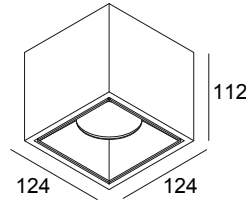

BOXY XL S 92720 DIMI B-B

251 72 21 921 ED1 B-B

AVAILABLE IN

BLACK-BLACK 251 72 21 921 ED1 B-B

WHITE-BLACK 251 72 21 921 ED1 W-B

WHITE-WHITE 251 72 21 921 ED1 W-W

 [View on website](#)

General info

LOCATION	indoor
INSTALLATION	Ceiling Surface mounted
INGRESS PROTECTION	IP20
WEIGHT (KG)	1.3
ADJUSTABILITY	non adjustable
INFORMATION	REFLECTOR FL-20° INCL.DIMMABLE LED POWER SUPPLY 700mA-DC

Electrical info