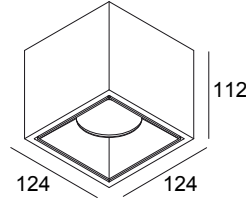

BOXY XL S 92720 DIMI W-B

251 72 21 921 ED1 W-B

AVAILABLE IN

BLACK-BLACK 251 72 21 921 ED1 B-B

WHITE-BLACK 251 72 21 921 ED1 W-B

WHITE-WHITE 251 72 21 921 ED1 W-W

 [View on website](#)

General info

LOCATION	indoor
INSTALLATION	Ceiling Surface mounted
INGRESS PROTECTION	IP20
WEIGHT (KG)	1.3
ADJUSTABILITY	non adjustable
INFORMATION	REFLECTOR FL-20° INCL.DIMMABLE LED POWER SUPPLY 700mA-DC

Electrical info