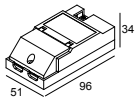

BOXY XL S 92720 DIM1 W-B

251 72 21 921 ED1 W-B

For detailed installation instructions, please consult the manual: [251_72_21_XXX_ED1_HAND.pdf](#)

FINISH YOUR SPECIFICATION

Control gear, ballast and transformers

---

300 90 016 ED1 WIRELESS CONTROL 5A DIM1

☐