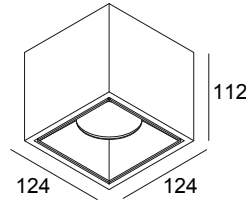

## BOXY XL S 92720 DIM1 W-W

251 72 21 921 ED1 W-W

AVAILABLE IN

**BLACK-BLACK** 251 72 21 921 ED1 B-B

**WHITE-BLACK** 251 72 21 921 ED1 W-B

**WHITE-WHITE** 251 72 21 921 ED1 W-W

 [View on website](#)

### General info

<b>LOCATION</b>	indoor
<b>INSTALLATION</b>	Ceiling Surface mounted
<b>INGRESS PROTECTION</b>	IP20
<b>WEIGHT (KG)</b>	1.3
<b>ADJUSTABILITY</b>	non adjustable
<b>INFORMATION</b>	REFLECTOR FL-20° INCL.DIMMABLE LED POWER SUPPLY 700mA-DC