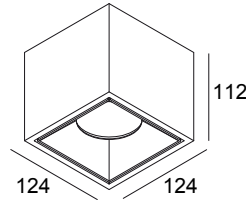

## BOXY XL S 92720 W-B

251 72 21 921 W-B

AVAILABLE IN

**BLACK-BLACK** 251 72 21 921 B-B

**WHITE-BLACK** 251 72 21 921 W-B

**WHITE-WHITE** 251 72 21 921 W-W

 [View on website](#)

### General info

<b>LOCATION</b>	indoor
<b>INSTALLATION</b>	Ceiling Surface mounted
<b>INGRESS PROTECTION</b>	IP20
<b>WEIGHT (KG)</b>	1.3
<b>ADJUSTABILITY</b>	non adjustable
<b>INFORMATION</b>	REFLECTOR FL-20° INCL.DIMMABLE LED POWER SUPPLY 500mA-DC