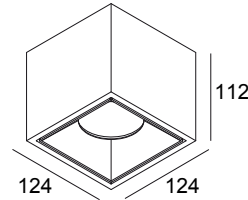

## BOXY XL S 92720 W-W

251 72 21 921 W-W

AVAILABLE IN

**BLACK-BLACK** 251 72 21 921 B-B

**WHITE-BLACK** 251 72 21 921 W-B

**WHITE-WHITE** 251 72 21 921 W-W

 [View on website](#)

### General info

<b>LOCATION</b>	indoor
<b>INSTALLATION</b>	Ceiling Surface mounted
<b>INGRESS PROTECTION</b>	IP20
<b>WEIGHT (KG)</b>	1.3
<b>ADJUSTABILITY</b>	non adjustable
<b>INFORMATION</b>	REFLECTOR FL-20° INCL.DIMMABLE LED POWER SUPPLY 500mA-DC