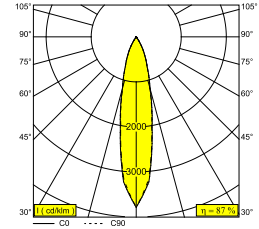

## BOXY XL S 92720 W-W

251 72 21 921 W-W

AVAILABLE IN

**BLACK-BLACK** 251 72 21 921 B-B

**WHITE-BLACK** 251 72 21 921 W-B

**WHITE-WHITE** 251 72 21 921 W-W

 [View on website](#)