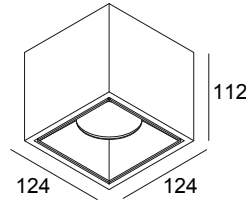

BOXY XL S 92737 B-B

251 72 21 923 B-B

AVAILABLE IN

BLACK-BLACK 251 72 21 923 B-B

WHITE-BLACK 251 72 21 923 W-B

WHITE-WHITE 251 72 21 923 W-W

 [View on website](#)

General info

LOCATION	indoor
INSTALLATION	Ceiling Surface mounted
INGRESS PROTECTION	IP20
WEIGHT (KG)	1.3
ADJUSTABILITY	non adjustable
INFORMATION	REFLECTOR FL-37° INCL.DIMMABLE LED POWER SUPPLY 500mA-DC

Electrical info