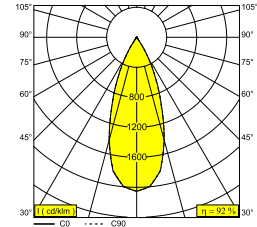

BOXY XL S 92737 B-B

251 72 21 923 B-B

AVAILABLE IN

BLACK-BLACK 251 72 21 923 B-B

WHITE-BLACK 251 72 21 923 W-B

WHITE-WHITE 251 72 21 923 W-W

 [View on website](#)

General info