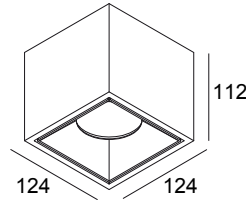

BOXY XL S 92737 DIM1 B-B

251 72 21 923 ED1 B-B

AVAILABLE IN

BLACK-BLACK 251 72 21 923 ED1 B-B

WHITE-BLACK 251 72 21 923 ED1 W-B

WHITE-WHITE 251 72 21 923 ED1 W-W

 [View on website](#)

General info

LOCATION	indoor
INSTALLATION	Ceiling Surface mounted
INGRESS PROTECTION	IP20
WEIGHT (KG)	1.3
ADJUSTABILITY	non adjustable
INFORMATION	REFLECTOR FL-37° INCL.DIMMABLE LED POWER SUPPLY 700mA-DC

Electrical info