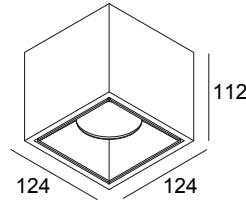

## BOXY XL S 92737 DIM1 W-B

251 72 21 923 ED1 W-B

AVAILABLE IN

**BLACK-BLACK** 251 72 21 923 ED1 B-B

**WHITE-BLACK** 251 72 21 923 ED1 W-B

**WHITE-WHITE** 251 72 21 923 ED1 W-W

 [View on website](#)

### General info

<b>LOCATION</b>	indoor
<b>INSTALLATION</b>	Ceiling Surface mounted
<b>INGRESS PROTECTION</b>	IP20
<b>WEIGHT (KG)</b>	1.3
<b>ADJUSTABILITY</b>	non adjustable
<b>INFORMATION</b>	REFLECTOR FL-37° INCL.DIMMABLE LED POWER SUPPLY 700mA-DC