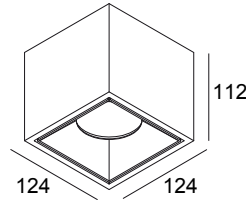

BOXY XL S 92737 W-B

251 72 21 923 W-B

AVAILABLE IN

BLACK-BLACK 251 72 21 923 B-B

WHITE-BLACK 251 72 21 923 W-B

WHITE-WHITE 251 72 21 923 W-W

 [View on website](#)

General info

LOCATION	indoor
INSTALLATION	Ceiling Surface mounted
INGRESS PROTECTION	IP20
WEIGHT (KG)	1.3
ADJUSTABILITY	non adjustable
INFORMATION	REFLECTOR FL-37° INCL.DIMMABLE LED POWER SUPPLY 500mA-DC

Electrical info