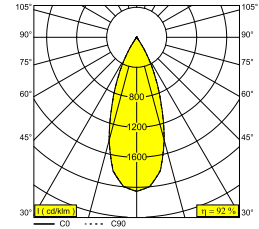

BOXY XL S 92737 W-B

251 72 21 923 W-B

AVAILABLE IN

BLACK-BLACK 251 72 21 923 B-B

WHITE-BLACK 251 72 21 923 W-B

WHITE-WHITE 251 72 21 923 W-W

 [View on website](#)

General info