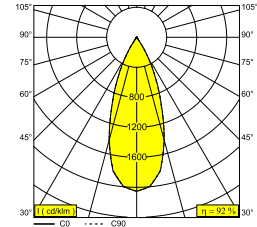

## BOXY XL S 92737 W-W

251 72 21 923 W-W

AVAILABLE IN

**BLACK-BLACK** 251 72 21 923 B-B

**WHITE-BLACK** 251 72 21 923 W-B

**WHITE-WHITE** 251 72 21 923 W-W

 [View on website](#)