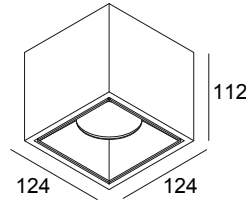

## BOXY XL S 92737 W-W

251 72 21 923 W-W

AVAILABLE IN

**BLACK-BLACK** 251 72 21 923 B-B

**WHITE-BLACK** 251 72 21 923 W-B

**WHITE-WHITE** 251 72 21 923 W-W

 [View on website](#)

### General info

<b>LOCATION</b>	indoor
<b>INSTALLATION</b>	Ceiling Surface mounted
<b>INGRESS PROTECTION</b>	IP20
<b>WEIGHT (KG)</b>	1.3
<b>ADJUSTABILITY</b>	non adjustable
<b>INFORMATION</b>	REFLECTOR FL-37° INCL.DIMMABLE LED POWER SUPPLY 500mA-DC