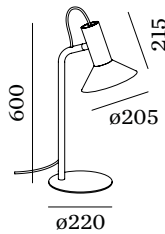

WEVER & DUCRÉ
LIGHTING

ROOMOR TABLE 1.0

637120RB1

Project _____

Type _____

Notes _____

Quantity _____

Date _____

GENERAL

Table _____

Standing _____

Coral Red _____

Mounting Coral Red _____

Shade Jet Black _____

IP20 _____

Interior _____

3016^a _____

LED

Lamp PAR16 _____

PAR16 _____

Socket GU10 _____

max. 15 W _____

OPTICAL

Shade 1.0 _____

PHYSICAL

Diameter 205 mm _____

Height 600 mm _____

3.4 kg _____

cable plug with hand switch _____

Tilt min 45° _____

Tilt max 45° _____

Rotation 30° _____

ELECTRICAL

100 - 240 V _____

Total connected power 8.6 W _____

PC1 _____

^a RAL Palette colors may deviate slightly due to production conditions.