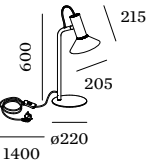

HOTEL ROTTERDAM | NETHERLANDS

reddot award 2019
winner lighting design

GG1

RR1

BK1

BB1

1.1

PAR16 max. 15W | GU10
100-240VAC | 50-60Hz
aluminium | steel wet painted
cable plug with hand switch

IP20 0°-45°/0°-30° 2.35kg

CODE	
	637120GG1
	637120RR1
	637120BK1
	637120BB1

OPTIONAL

PAR16 6.5W | GU10

CODE	
	2700K 460lm 901228W3
	2700K 437lm 901228B3
	3000K 500lm 901228W5
	3000K 457lm 901228B5

more lamps and specs on page 731