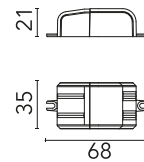

Are you a professional and your project needs consulting and support?

[BOOK AN APPOINTMENT](#)