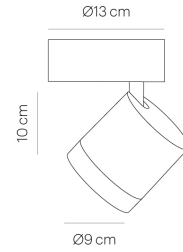

SET FOCUS UP ROUND 13 black 2700 K
CPO82-1

warmDIM

TECHNICAL SPECIFICATIONS

Lamp holder	LED
warmDIM	Yes
Luminaire luminous flux	1000 lm
Colour temperature	2700 K
Colour rendering index (CRI)	> 90
Beam angle	35-80°
Rated voltage (range)	220-240 V / 120 V
Power consumption (maximum)	16 W
Energy efficiency	A - A++
Dimmable	Yes
Type of Dimmer	phase rotary dimmer