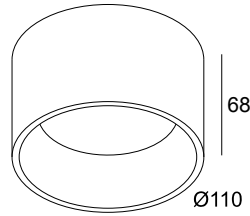

## DIRO SBL S ON 83 B

251 77 83 B

AVAILABLE IN  
**BLACK** 251 77 83 B  
**WHITE** 251 77 83 W

 [View on website](#)

### General info

<b>LOCATION</b>	indoor
<b>INSTALLATION</b>	Ceiling Surface mounted
<b>INGRESS PROTECTION</b>	IP43
<b>WEIGHT (KG)</b>	0.6
<b>ADJUSTABILITY</b>	non adjustable
<b>INFORMATION</b>	INCL.LED POWER SUPPLY 350mA-DC INCL.PC SBL