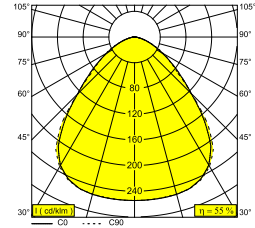

DIRO SBL L ON 83 B

251 81 83 B

AVAILABLE IN
BLACK 251 81 83 B
WHITE 251 81 83 W

 [View on website](#)

General info

LOCATION	indoor
INSTALLATION	Ceiling Surface mounted
INGRESS PROTECTION	IP43
WEIGHT (KG)	1.8
ADJUSTABILITY	non adjustable
INFORMATION	INCL.LED POWER SUPPLY 1050mA-DC INCL.PC SBL