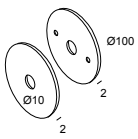

BOXY R 93033 B-B

251 70 811 932 B-B

For detailed installation instructions, please consult the manual: [251_70_811_XXX_HAND.pdf](#)

FINISH YOUR SPECIFICATION

Coversets

204 00 100 B COVERSET R 100 B

☐

204 00 100 W COVERSET R 100 W

☐

Light altering devices

Ø40

251 70 03 01 B BOXY HONEYCOMB B

☐

Ø45

251 70 03 01 W BOXY HONEYCOMB W

☐

Ø40

251 70 03 04 B BOXY SOFTENING LENS B

☐

Ø45

251 70 03 04 W BOXY SOFTENING LENS W

☐

Ø40

251 70 03 05 B BOXY GLASS SBL B

☐

Ø45

251 70 03 05 W BOXY GLASS SBL W

☐