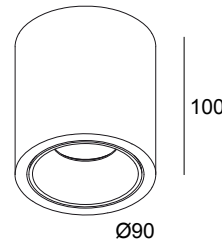

BOXY R 93033 B-B

251 70 811 932 B-B

AVAILABLE IN

BLACK-BLACK 251 70 811 932 B-B

BLACK-GOLD MATT 251 70 811 932 B-MMAT

WHITE-BLACK 251 70 811 932 W-B

WHITE-WHITE 251 70 811 932 W-W

 [View on website](#)

General info

| | |
|---------------------------|--|
| LOCATION | indoor |
| INSTALLATION | Ceiling Surface mounted |
| INGRESS PROTECTION | IP40 |
| WEIGHT (KG) | 0.6 |
| ADJUSTABILITY | non adjustable |
| INFORMATION | REFLECTOR FL-33° INCL.LED POWER SUPPLY 500mA-DC |