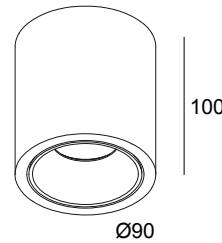

BOXY R 93033 B-MMAT

251 70 811 932 B-MMAT

AVAILABLE IN

BLACK-BLACK 251 70 811 932 B-B

BLACK-GOLD MATT 251 70 811 932 B-MMAT

WHITE-BLACK 251 70 811 932 W-B

WHITE-WHITE 251 70 811 932 W-W

 [View on website](#)

General info

| | |
|---------------------------|--|
| LOCATION | indoor |
| INSTALLATION | Ceiling Surface mounted |
| INGRESS PROTECTION | IP40 |
| WEIGHT (KG) | 0.6 |
| ADJUSTABILITY | non adjustable |
| INFORMATION | REFLECTOR FL-33° INCL.LED POWER SUPPLY 500mA-DC |