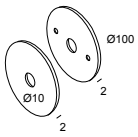

BOXY R 93033 B-MMAT

251 70 811 932 B-MMAT

For detailed installation instructions, please consult the manual: [251_70_811_XXX_HAND.pdf](#)

FINISH YOUR SPECIFICATION

Coversets

204 00 100 B COVERSET R 100 B

☐

204 00 100 W COVERSET R 100 W

☐

Light altering devices

Ø40

251 70 03 01 B BOXY HONEYCOMB B

☐

Ø45

251 70 03 01 W BOXY HONEYCOMB W

☐

Ø40

251 70 03 04 B BOXY SOFTENING LENS B

☐

Ø45

251 70 03 04 W BOXY SOFTENING LENS W

☐

Ø40

251 70 03 05 B BOXY GLASS SBL B

☐

Ø45

251 70 03 05 W BOXY GLASS SBL W

☐