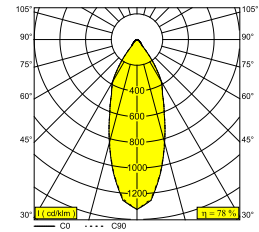

[View on website](#)

General info

LOCATION	indoor
INSTALLATION	Ceiling Surface mounted
INGRESS PROTECTION	IP40
WEIGHT (KG)	0.6
ADJUSTABILITY	non adjustable
INFORMATION	REFLECTOR FL-33° INCL.LED POWER SUPPLY 500mA-DC

Electrical info

ELECTRICAL	110-240V / 50-60Hz
CLASS	I
POWER SUPPLY INCLUDED	YES
DIM TYPE	non-dimmable
ENERGY CLASS	D

Lightsource info

LIGHTSOURCE NAME	LED
LIGHTSOURCE	LED array 8,6W / CRI>90 (R9: 52) / 3000K / 1089lm
TM-30 VALUES	Rf: 90 / Rg: 99
SDCM	SDCM1
RISKGROUP	RG1
LM80	L90B10 > 50000
LED TECHNICS (LIGHT SOURCE)	1089lm // 8,6W // 127lm/W
LED TECHNICS (LUMINAIRE)	852lm // 10W // 86lm/W

Options

COVERSET R100

Accessories

BOXY HONEYCOMB
BOXY SOFTENING LENS
BOXY GLASS SBL