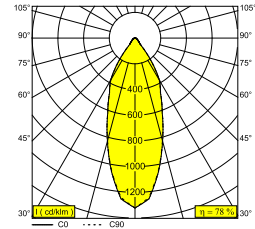

[View on website](#)

General info

LOCATION	indoor-outdoor
INSTALLATION	Ceiling Surface mounted
INGRESS PROTECTION	IP53
PROTECTION AGAINST MECHANICAL IMPACT	IK03
WEIGHT (KG)	0.6
ADJUSTABILITY	non adjustable
INFORMATION	REFLECTOR FL-33° INCL.DIMMABLE LED POWER SUPPLY 500mA-DC

Electrical info

ELECTRICAL	220-240V / 50-60Hz
CLASS	II
POWER SUPPLY INCLUDED	YES
DIM TYPE	mains (phase cut-off)
ENERGY CLASS	D
CERTIFICATES	CB, EAC

Lightsource info

LIGHTSOURCE NAME	LED
LIGHTSOURCE	LED array 8,6W / CRI>90 (R9: 52) / 3000K / 1089lm
TM-30 VALUES	Rf: 90 / Rg: 99
SDCM	SDCM1
RISKGROUP	RG1
LM80	L90B10 > 50000
LED TECHNICS (LIGHT SOURCE)	1089lm // 8,6W // 127lm/W
LED TECHNICS (LUMINAIRE)	852lm // 10W // 86lm/W

Accessories

BOXY HONEYCOMB
BOXY SOFTENING LENS
BOXY GLASS SBL