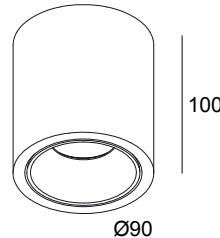

[View on website](#)

General info

LOCATION	indoor-outdoor
INSTALLATION	Ceiling Surface mounted
INGRESS PROTECTION	IP53
PROTECTION AGAINST MECHANICAL IMPACT	IK03
WEIGHT (KG)	0.6
ADJUSTABILITY	non adjustable
INFORMATION	REFLECTOR FL-33° INCL.DIMMABLE LED POWER SUPPLY 500mA-DC

Electrical info

ELECTRICAL	220-240V / 50-60Hz
CLASS	II
POWER SUPPLY INCLUDED	YES
DIM TYPE	mains (phase cut-off)
ENERGY CLASS	D
CERTIFICATES	CB, EAC

Lightsource info

LIGHTSOURCE NAME	LED
LIGHTSOURCE	LED array 8,6W / CRI>90 (R9: 52) / 3000K / 1089lm
TM-30 VALUES	Rf: 90 / Rg: 99
SDCM	SDCM1
RISKGROUP	RG1
LM80	L90B10 > 50000
LED TECHNICS (LIGHT SOURCE)	1089lm // 8,6W // 127lm/W
LED TECHNICS (LUMINAIRE)	852lm // 10W // 86lm/W

Accessories

BOXY HONEYCOMB
BOXY SOFTENING LENS
BOXY GLASS SBL