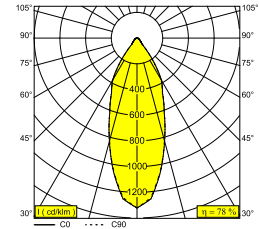

[View on website](#)

General info

LOCATION	indoor-outdoor
INSTALLATION	Ceiling Surface mounted
INGRESS PROTECTION	IP53
PROTECTION AGAINST MECHANICAL IMPACT	IK03
WEIGHT (KG)	0.6
ADJUSTABILITY	non adjustable
INFORMATION	REFLECTOR FL-33° INCL.DIMMABLE LED POWER SUPPLY 500mA-DC

Electrical info

ELECTRICAL	220-240V / 50-60Hz
CLASS	II
POWER SUPPLY INCLUDED	YES
DIM TYPE	mains (phase cut-off)
ENERGY CLASS	D
CERTIFICATES	CB, EAC

Lightsource info

LIGHTSOURCE NAME	LED
LIGHTSOURCE	LED array 8,6W / CRI>90 (R9: 52) / 3000K / 1089lm
TM-30 VALUES	Rf: 90 / Rg: 99
SDCM	SDCM1
RISKGROUP	RG1
LM80	L90B10 > 50000
LED TECHNICS (LIGHT SOURCE)	1089lm // 8,6W // 127lm/W
LED TECHNICS (LUMINAIRE)	852lm // 10W // 86lm/W

Accessories

BOXY HONEYCOMB
BOXY SOFTENING LENS
BOXY GLASS SBL