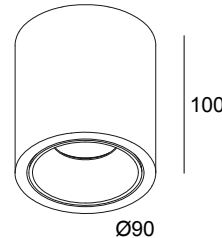

[View on website](#)

General info

LOCATION	indoor-outdoor
INSTALLATION	Ceiling Surface mounted
INGRESS PROTECTION	IP53
PROTECTION AGAINST MECHANICAL IMPACT	IK03
WEIGHT (KG)	0.6
ADJUSTABILITY	non adjustable
INFORMATION	REFLECTOR FL-33° INCL.DIMMABLE LED POWER SUPPLY 500mA-DC

Electrical info

ELECTRICAL	220-240V / 50-60Hz
CLASS	II
POWER SUPPLY INCLUDED	YES
DIM TYPE	mains (phase cut-off)
ENERGY CLASS	D
CERTIFICATES	CB, EAC

Lightsource info

LIGHTSOURCE NAME	LED
LIGHTSOURCE	LED array 8,6W / CRI>90 (R9: 52) / 3000K / 1089lm
TM-30 VALUES	Rf: 90 / Rg: 99
SDCM	SDCM1
RISKGROUP	RG1
LM80	L90B10 > 50000
LED TECHNICS (LIGHT SOURCE)	1089lm // 8,6W // 127lm/W
LED TECHNICS (LUMINAIRE)	852lm // 10W // 86lm/W

Accessories

BOXY HONEYCOMB
BOXY SOFTENING LENS
BOXY GLASS SBL