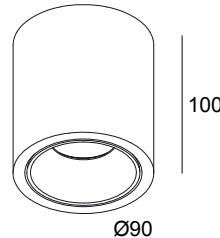

BOXY R 93033 DIM8 B-FG

251 70 811 932 ED8 B-FG

AVAILABLE IN

BLACK-BLACK 251 70 811 932 ED8 B-B

BLACK-FLEMISH BRONZE 251 70 811 932 ED8 B-FBR

BLACK-FLEMISH GOLD 251 70 811 932 ED8 B-FG

BLACK-GOLD MATT 251 70 811 932 ED8 B-MMAT

WHITE-BLACK 251 70 811 932 ED8 W-B

WHITE-WHITE 251 70 811 932 ED8 W-W

[View on website](#)

General info

LOCATION	indoor-outdoor
INSTALLATION	Ceiling Surface mounted
INGRESS PROTECTION	IP53
PROTECTION AGAINST MECHANICAL IMPACT	IK03
WEIGHT (KG)	0.6
ADJUSTABILITY	non adjustable
INFORMATION	REFLECTOR FL-33° INCL.DIMMABLE LED POWER SUPPLY 500mA-DC