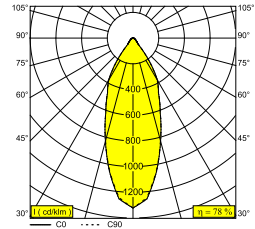

WHITE-BLACK 251 70 811 932 ED8 W-B

WHITE-WHITE 251 70 811 932 ED8 W-W

[View on website](#)

General info

LOCATION	indoor-outdoor
INSTALLATION	Ceiling Surface mounted
INGRESS PROTECTION	IP53
PROTECTION AGAINST MECHANICAL IMPACT	IK03
WEIGHT (KG)	0.6
ADJUSTABILITY	non adjustable
INFORMATION	REFLECTOR FL-33° INCL.DIMMABLE LED POWER SUPPLY 500mA-DC