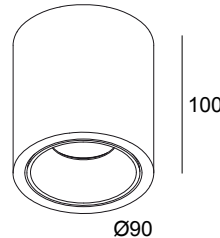

BOXY R 93033 DIM8 B-MMAT

251 70 811 932 ED8 B-MMAT

AVAILABLE IN

BLACK-BLACK 251 70 811 932 ED8 B-B

BLACK-FLEMISH BRONZE 251 70 811 932 ED8 B-FBR

BLACK-FLEMISH GOLD 251 70 811 932 ED8 B-FG

BLACK-GOLD MATT 251 70 811 932 ED8 B-MMAT

WHITE-BLACK 251 70 811 932 ED8 W-B

WHITE-WHITE 251 70 811 932 ED8 W-W