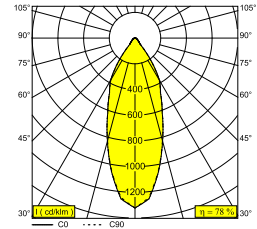

WHITE-BLACK 251 70 811 932 ED8 W-B

WHITE-WHITE 251 70 811 932 ED8 W-W

 [View on website](#)

General info

LOCATION	indoor-outdoor
INSTALLATION	Ceiling Surface mounted
INGRESS PROTECTION	IP53
PROTECTION AGAINST MECHANICAL IMPACT	IK03
WEIGHT (KG)	0.6
ADJUSTABILITY	non adjustable
INFORMATION	REFLECTOR FL-33° INCL.DIMMABLE LED POWER SUPPLY 500mA-DC