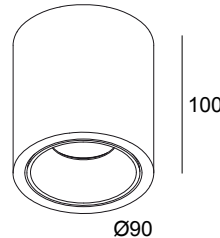

BOXY R 93033 DIM8 W-B

251 70 811 932 ED8 W-B

AVAILABLE IN

BLACK-BLACK 251 70 811 932 ED8 B-B

BLACK-FLEMISH BRONZE 251 70 811 932 ED8 B-FBR

BLACK-FLEMISH GOLD 251 70 811 932 ED8 B-FG

BLACK-GOLD MATT 251 70 811 932 ED8 B-MMAT

WHITE-BLACK 251 70 811 932 ED8 W-B

WHITE-WHITE 251 70 811 932 ED8 W-W

 [View on website](#)

General info

LOCATION	indoor-outdoor
INSTALLATION	Ceiling Surface mounted
INGRESS PROTECTION	IP53
PROTECTION AGAINST MECHANICAL IMPACT	IK03
WEIGHT (KG)	0.6
ADJUSTABILITY	non adjustable
INFORMATION	REFLECTOR FL-33° INCL.DIMMABLE LED POWER SUPPLY 500mA-DC

1.5

Ø45

251 70 03 05 W BOXY GLASS SBL W

 DELTALIGHT®

BOXY R 93033 DIM8 W-B

251 70 811 932 ED8 W-B

Notes: