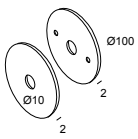

BOXY R 93033 W-B

251 70 811 932 W-B

For detailed installation instructions, please consult the manual: [251_70_811_XXX_HAND.pdf](#)

FINISH YOUR SPECIFICATION

Coversets

---

204 00 100 B COVERSET R 100 B

☐

204 00 100 W COVERSET R 100 W

☐

Light altering devices

Ø40

251 70 03 01 B BOXY HONEYCOMB B

☐

Ø45

251 70 03 01 W BOXY HONEYCOMB W

☐

Ø40

251 70 03 04 B BOXY SOFTENING LENS B

☐

Ø45

251 70 03 04 W BOXY SOFTENING LENS W

☐

Ø40

251 70 03 05 B BOXY GLASS SBL B

☐

Ø45

251 70 03 05 W BOXY GLASS SBL W

☐