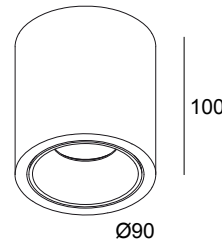

BOXY R 93033 W-B

251 70 811 932 W-B

AVAILABLE IN

BLACK-BLACK 251 70 811 932 B-B

BLACK-GOLD MATT 251 70 811 932 B-MMAT

WHITE-BLACK 251 70 811 932 W-B

WHITE-WHITE 251 70 811 932 W-W

[View on website](#)

General info

LOCATION	indoor
INSTALLATION	Ceiling Surface mounted
INGRESS PROTECTION	IP40
WEIGHT (KG)	0.6
ADJUSTABILITY	non adjustable
INFORMATION	REFLECTOR FL-33° INCL.LED POWER SUPPLY 500mA-DC

Electrical info