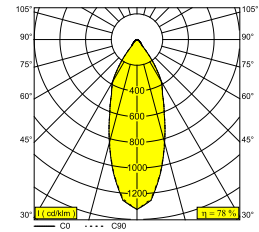

BOXY R 93033 W-W

251 70 811 932 W-W

AVAILABLE IN

BLACK-BLACK 251 70 811 932 B-B

BLACK-GOLD MATT 251 70 811 932 B-MMAT

WHITE-BLACK 251 70 811 932 W-B

WHITE-WHITE 251 70 811 932 W-W

 [View on website](#)