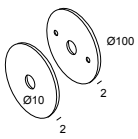

BOXY R 93033 W-W

251 70 811 932 W-W

For detailed installation instructions, please consult the manual: [251_70_811_XXX_HAND.pdf](#)

FINISH YOUR SPECIFICATION

Coversets

---

204 00 100 B COVERSET R 100 B

☐

204 00 100 W COVERSET R 100 W

☐

Light altering devices

---

251 70 03 01 B BOXY HONEYCOMB B

☐

251 70 03 01 W BOXY HONEYCOMB W

☐

251 70 03 04 B BOXY SOFTENING LENS B

☐

251 70 03 04 W BOXY SOFTENING LENS W

☐

251 70 03 05 B BOXY GLASS SBL B

☐

251 70 03 05 W BOXY GLASS SBL W

☐