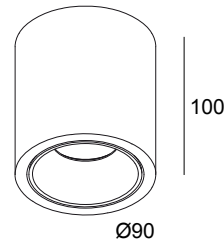

BOXY R 93033 W-W

251 70 811 932 W-W

AVAILABLE IN

BLACK-BLACK 251 70 811 932 B-B

BLACK-GOLD MATT 251 70 811 932 B-MMAT

WHITE-BLACK 251 70 811 932 W-B

WHITE-WHITE 251 70 811 932 W-W

 [View on website](#)

General info

LOCATION	indoor
INSTALLATION	Ceiling Surface mounted
INGRESS PROTECTION	IP40
WEIGHT (KG)	0.6
ADJUSTABILITY	non adjustable
INFORMATION	REFLECTOR FL-33° INCL.LED POWER SUPPLY 500mA-DC

Electrical info