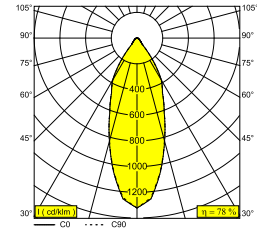

WHITE-BLACK 251 70 811 932 WDL W-B

WHITE-WHITE 251 70 811 932 WDL W-W

[View on website](#)

General info

LOCATION	indoor
INSTALLATION	Ceiling Surface mounted
INGRESS PROTECTION	IP20
WEIGHT (KG)	0.5
ADJUSTABILITY	non adjustable
INFORMATION	REFLECTOR FL-33° INCL.WIRELESS DIMMABLE CONTROL 48V-DC EXCL.LED POWER SUPPLY 48V-DC

Electrical info

ELECTRICAL	48V-DC
CLASS	III
DIM TYPE	WDL = wireless dimmable
ENERGY CLASS	D
CERTIFICATES	CB, EAC, ENEC

Lightsource info

LIGHTSOURCE NAME	LED
LIGHTSOURCE	LED array 8,6W / CRI>90 (R9: 52) / 3000K / 1089lm
TM-30 VALUES	Rf: 90 / Rg: 99
SDCM	SDCM1
RISKGROUP	RG1
LM80	L90B10 > 50000
LED TECHNICS (LIGHT SOURCE)	1089lm // 8,6W // 127lm/W
LED TECHNICS (LUMINAIRE)	852lm // 10W // 86lm/W