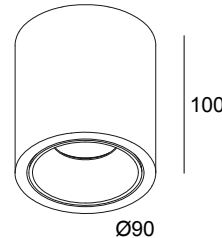

BOXY R 93033 WDL B-FG

251 70 811 932 WDL B-FG

AVAILABLE IN

BLACK-BLACK 251 70 811 932 WDL B-B

BLACK-FLEMISH BRONZE 251 70 811 932 WDL B-FBR

BLACK-FLEMISH GOLD 251 70 811 932 WDL B-FG

BLACK-GOLD MATT 251 70 811 932 WDL B-MMAT

WHITE-BLACK 251 70 811 932 WDL W-B

WHITE-WHITE 251 70 811 932 WDL W-W

[View on website](#)

General info

LOCATION	indoor
INSTALLATION	Ceiling Surface mounted
INGRESS PROTECTION	IP20
WEIGHT (KG)	0.5
ADJUSTABILITY	non adjustable
INFORMATION	REFLECTOR FL-33° INCL.WIRELESS DIMMABLE CONTROL 48V-DC EXCL.LED POWER SUPPLY 48V-DC

Electrical info

ELECTRICAL	48V-DC
CLASS	III
DIM TYPE	WDL = wireless dimmable
ENERGY CLASS	D
CERTIFICATES	CB, EAC, ENEC

Lightsource info

LIGHTSOURCE NAME	LED
LIGHTSOURCE	LED array 8,6W / CRI>90 (R9: 52) / 3000K / 1089lm
TM-30 VALUES	Rf: 90 / Rg: 99
SDCM	SDCM1
RISKGROUP	RG1
LM80	L90B10 > 50000
LED TECHNICS (LIGHT SOURCE)	1089lm // 8,6W // 127lm/W
LED TECHNICS (LUMINAIRE)	852lm // 10W // 86lm/W

1.5

Ø45

251 70 03 05 B BOXY GLASS SBL B

251 70 03 05 W BOXY GLASS SBL W

Notes: