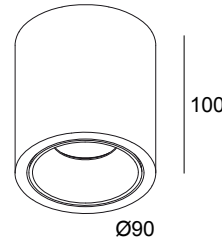

[View on website](#)

General info

LOCATION	indoor
INSTALLATION	Ceiling Surface mounted
INGRESS PROTECTION	IP20
WEIGHT (KG)	0.5
ADJUSTABILITY	non adjustable
INFORMATION	REFLECTOR FL-33° INCL.WIRELESS DIMMABLE CONTROL 48V-DC EXCL.LED POWER SUPPLY 48V-DC

Electrical info

ELECTRICAL	48V-DC
CLASS	III
DIM TYPE	WDL = wireless dimmable
ENERGY CLASS	D
CERTIFICATES	CB, EAC, ENEC

Lightsource info

LIGHTSOURCE NAME	LED
LIGHTSOURCE	LED array 8,6W / CRI>90 (R9: 52) / 3000K / 1089lm
TM-30 VALUES	Rf: 90 / Rg: 99
SDCM	SDCM1
RISKGROUP	RG1
LM80	L90B10 > 50000
LED TECHNICS (LIGHT SOURCE)	1089lm // 8,6W // 127lm/W
LED TECHNICS (LUMINAIRE)	852lm // 10W // 86lm/W

Requirements

LED POWER SUPPLY 48V-DC

Accessories

BOXY HONEYCOMB

BOXY SOFTENING LENS

BOXY GLASS SBL

Delta Light NV may revise the information and technical data at any time without notice. Version: 28/06/2024