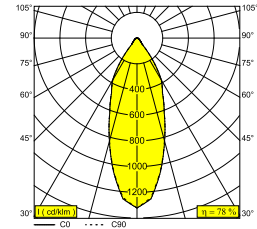

[View on website](#)

General info

LOCATION	indoor
INSTALLATION	Ceiling Surface mounted
INGRESS PROTECTION	IP20
WEIGHT (KG)	0.5
ADJUSTABILITY	non adjustable
INFORMATION	REFLECTOR FL-33° INCL.WIRELESS DIMMABLE CONTROL 48V-DC EXCL.LED POWER SUPPLY 48V-DC

Electrical info

ELECTRICAL	48V-DC
CLASS	III
DIM TYPE	WDL = wireless dimmable
ENERGY CLASS	D
CERTIFICATES	CB, EAC, ENEC

Lightsource info

LIGHTSOURCE NAME	LED
LIGHTSOURCE	LED array 8,6W / CRI>90 (R9: 52) / 3000K / 1089lm
TM-30 VALUES	Rf: 90 / Rg: 99
SDCM	SDCM1
RISKGROUP	RG1
LM80	L90B10 > 50000
LED TECHNICS (LIGHT SOURCE)	1089lm // 8,6W // 127lm/W
LED TECHNICS (LUMINAIRE)	852lm // 10W // 86lm/W

Requirements

LED POWER SUPPLY 48V-DC

Accessories

BOXY HONEYCOMB

BOXY SOFTENING LENS

BOXY GLASS SBL

Delta Light NV may revise the information and technical data at any time without notice. Version: 28/06/2024