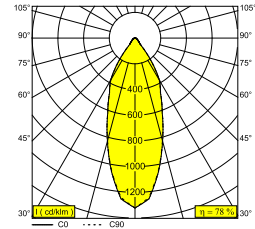

BOXY R 93033 WDL W-B

251 70 811 932 WDL W-B

AVAILABLE IN

BLACK-BLACK 251 70 811 932 WDL B-B

BLACK-FLEMISH BRONZE 251 70 811 932 WDL B-FBR

BLACK-FLEMISH GOLD 251 70 811 932 WDL B-FG

BLACK-GOLD MATT 251 70 811 932 WDL B-MMAT

WHITE-BLACK 251 70 811 932 WDL W-B

WHITE-WHITE 251 70 811 932 WDL W-W

[View on website](#)

General info

LOCATION	indoor
INSTALLATION	Ceiling Surface mounted
INGRESS PROTECTION	IP20
WEIGHT (KG)	0.5
ADJUSTABILITY	non adjustable
INFORMATION	REFLECTOR FL-33° INCL.WIRELESS DIMMABLE CONTROL 48V-DC EXCL.LED POWER SUPPLY 48V-DC

Electrical info

ELECTRICAL	48V-DC
CLASS	III
DIM TYPE	WDL = wireless dimmable
ENERGY CLASS	D
CERTIFICATES	CB, EAC, ENEC

Lightsource info

LIGHTSOURCE NAME	LED
LIGHTSOURCE	LED array 8,6W / CRI>90 (R9: 52) / 3000K / 1089lm
TM-30 VALUES	Rf: 90 / Rg: 99
SDCM	SDCM1
RISKGROUP	RG1
LM80	L90B10 > 50000
LED TECHNICS (LIGHT SOURCE)	1089lm // 8,6W // 127lm/W
LED TECHNICS (LUMINAIRE)	852lm // 10W // 86lm/W