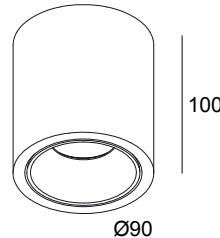

BOXY R 93033 WDL W-B

251 70 811 932 WDL W-B

AVAILABLE IN

BLACK-BLACK 251 70 811 932 WDL B-B

BLACK-FLEMISH BRONZE 251 70 811 932 WDL B-FBR

BLACK-FLEMISH GOLD 251 70 811 932 WDL B-FG

BLACK-GOLD MATT 251 70 811 932 WDL B-MMAT

WHITE-BLACK 251 70 811 932 WDL W-B

WHITE-WHITE 251 70 811 932 WDL W-W

[View on website](#)

General info

LOCATION	indoor
INSTALLATION	Ceiling Surface mounted
INGRESS PROTECTION	IP20
WEIGHT (KG)	0.5
ADJUSTABILITY	non adjustable
INFORMATION	REFLECTOR FL-33° INCL.WIRELESS DIMMABLE CONTROL 48V-DC EXCL.LED POWER SUPPLY 48V-DC

Electrical info

ELECTRICAL	48V-DC
CLASS	III
DIM TYPE	WDL = wireless dimmable
ENERGY CLASS	D
CERTIFICATES	CB, EAC, ENEC

Lightsource info

LIGHTSOURCE NAME	LED
LIGHTSOURCE	LED array 8,6W / CRI>90 (R9: 52) / 3000K / 1089lm
TM-30 VALUES	Rf: 90 / Rg: 99
SDCM	SDCM1
RISKGROUP	RG1
LM80	L90B10 > 50000
LED TECHNICS (LIGHT SOURCE)	1089lm // 8,6W // 127lm/W
LED TECHNICS (LUMINAIRE)	852lm // 10W // 86lm/W

1.5

Ø45

251 70 03 05 B BOXY GLASS SBL B

251 70 03 05 W BOXY GLASS SBL W

Notes: