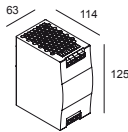

300 89 48 240 LED POWER SUPPLY 48V-DC / 240W DIN

20

☐