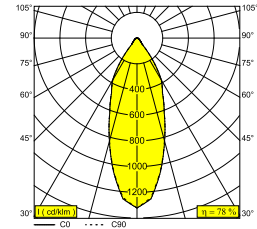

BOXY R 93033 WDL W-W

251 70 811 932 WDL W-W

AVAILABLE IN

BLACK-BLACK 251 70 811 932 WDL B-B

BLACK-FLEMISH BRONZE 251 70 811 932 WDL B-FBR

BLACK-FLEMISH GOLD 251 70 811 932 WDL B-FG

BLACK-GOLD MATT 251 70 811 932 WDL B-MMAT

WHITE-BLACK 251 70 811 932 WDL W-B

WHITE-WHITE 251 70 811 932 WDL W-W

[View on website](#)

General info

LOCATION	indoor
INSTALLATION	Ceiling Surface mounted
INGRESS PROTECTION	IP20
WEIGHT (KG)	0.5
ADJUSTABILITY	non adjustable
INFORMATION	REFLECTOR FL-33° INCL.WIRELESS DIMMABLE CONTROL 48V-DC EXCL.LED POWER SUPPLY 48V-DC

Electrical info

ELECTRICAL	48V-DC
CLASS	III
DIM TYPE	WDL = wireless dimmable
ENERGY CLASS	D
CERTIFICATES	CB, EAC, ENEC

Lightsource info

LIGHTSOURCE NAME	LED
LIGHTSOURCE	LED array 8,6W / CRI>90 (R9: 52) / 3000K / 1089lm
TM-30 VALUES	Rf: 90 / Rg: 99
SDCM	SDCM1
RISKGROUP	RG1
LM80	L90B10 > 50000
LED TECHNICS (LIGHT SOURCE)	1089lm // 8,6W // 127lm/W
LED TECHNICS (LUMINAIRE)	852lm // 10W // 86lm/W