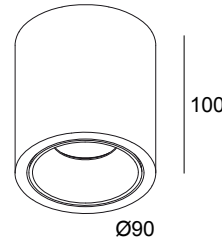

BOXY R 93033 WDL W-W

251 70 811 932 WDL W-W

AVAILABLE IN

BLACK-BLACK 251 70 811 932 WDL B-B

BLACK-FLEMISH BRONZE 251 70 811 932 WDL B-FBR

BLACK-FLEMISH GOLD 251 70 811 932 WDL B-FG

BLACK-GOLD MATT 251 70 811 932 WDL B-MMAT

WHITE-BLACK 251 70 811 932 WDL W-B

WHITE-WHITE 251 70 811 932 WDL W-W

[View on website](#)

General info

LOCATION	indoor
INSTALLATION	Ceiling Surface mounted
INGRESS PROTECTION	IP20
WEIGHT (KG)	0.5
ADJUSTABILITY	non adjustable
INFORMATION	REFLECTOR FL-33° INCL.WIRELESS DIMMABLE CONTROL 48V-DC EXCL.LED POWER SUPPLY 48V-DC

Electrical info

ELECTRICAL	48V-DC
CLASS	III
DIM TYPE	WDL = wireless dimmable
ENERGY CLASS	D
CERTIFICATES	CB, EAC, ENEC

Lightsource info

LIGHTSOURCE NAME	LED
LIGHTSOURCE	LED array 8,6W / CRI>90 (R9: 52) / 3000K / 1089lm
TM-30 VALUES	Rf: 90 / Rg: 99
SDCM	SDCM1
RISKGROUP	RG1
LM80	L90B10 > 50000
LED TECHNICS (LIGHT SOURCE)	1089lm // 8,6W // 127lm/W
LED TECHNICS (LUMINAIRE)	852lm // 10W // 86lm/W

1.5

Ø45

251 70 03 05 B BOXY GLASS SBL B

251 70 03 05 W BOXY GLASS SBL W

Notes: