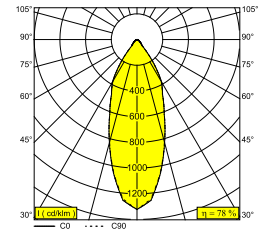

BOXY R 92733 B-MMAT

251 70 811 922 B-MMAT

AVAILABLE IN

BLACK-BLACK 251 70 811 922 B-B

BLACK-GOLD MATT 251 70 811 922 B-MMAT

WHITE-BLACK 251 70 811 922 W-B

WHITE-WHITE 251 70 811 922 W-W

[View on website](#)