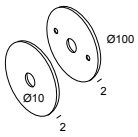

BOXY R 92733 B-MMAT

251 70 811 922 B-MMAT

For detailed installation instructions, please consult the manual: [251_70_811_XXX_HAND.pdf](#)

FINISH YOUR SPECIFICATION

Coversets

204 00 100 B COVERSET R 100 B

☐

204 00 100 W COVERSET R 100 W

☐

Light altering devices

251 70 03 01 B BOXY HONEYCOMB B

☐

251 70 03 01 W BOXY HONEYCOMB W

☐

251 70 03 04 B BOXY SOFTENING LENS B

☐

251 70 03 04 W BOXY SOFTENING LENS W

☐

251 70 03 05 B BOXY GLASS SBL B

☐

251 70 03 05 W BOXY GLASS SBL W

☐