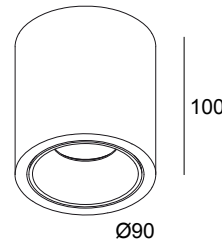

BOXY R 92733 B-MMAT

251 70 811 922 B-MMAT

AVAILABLE IN

BLACK-BLACK 251 70 811 922 B-B

BLACK-GOLD MATT 251 70 811 922 B-MMAT

WHITE-BLACK 251 70 811 922 W-B

WHITE-WHITE 251 70 811 922 W-W

[View on website](#)

General info

LOCATION	indoor
INSTALLATION	Ceiling Surface mounted
INGRESS PROTECTION	IP40
WEIGHT (KG)	0.6
ADJUSTABILITY	non adjustable
INFORMATION	REFLECTOR FL-33° INCL.LED POWER SUPPLY 500mA-DC

Electrical info